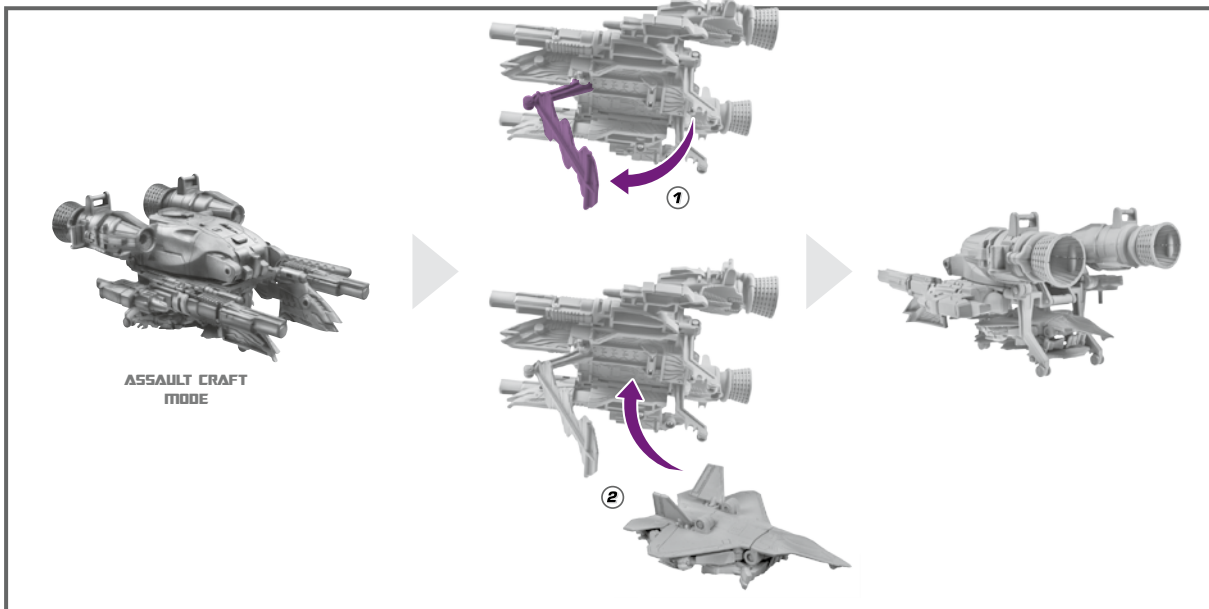

TRANSFORMERS.COM/INSTRUCTIONS

Retain instructions for future reference.

Product and colors may vary. Some poses may require hand support.
© 2010 Paramount Pictures Corporation.
Manufactured under license from TOMY Company, Ltd.
® and/or TM® & © 2010 Hasbro. All Rights Reserved. TM & © denote U.S. Trademarks.

LOCKHEED MARTIN, F-22 Raptor, associated emblems and logos, and body designs of vehicles are either registered trademarks or trademarks of Lockheed Martin Corporation in the USA and/or other jurisdictions, used under license by DreamWorks, LLC.

P/N 7132790000

Not suitable for children under 3 years because of small parts – choking hazard.