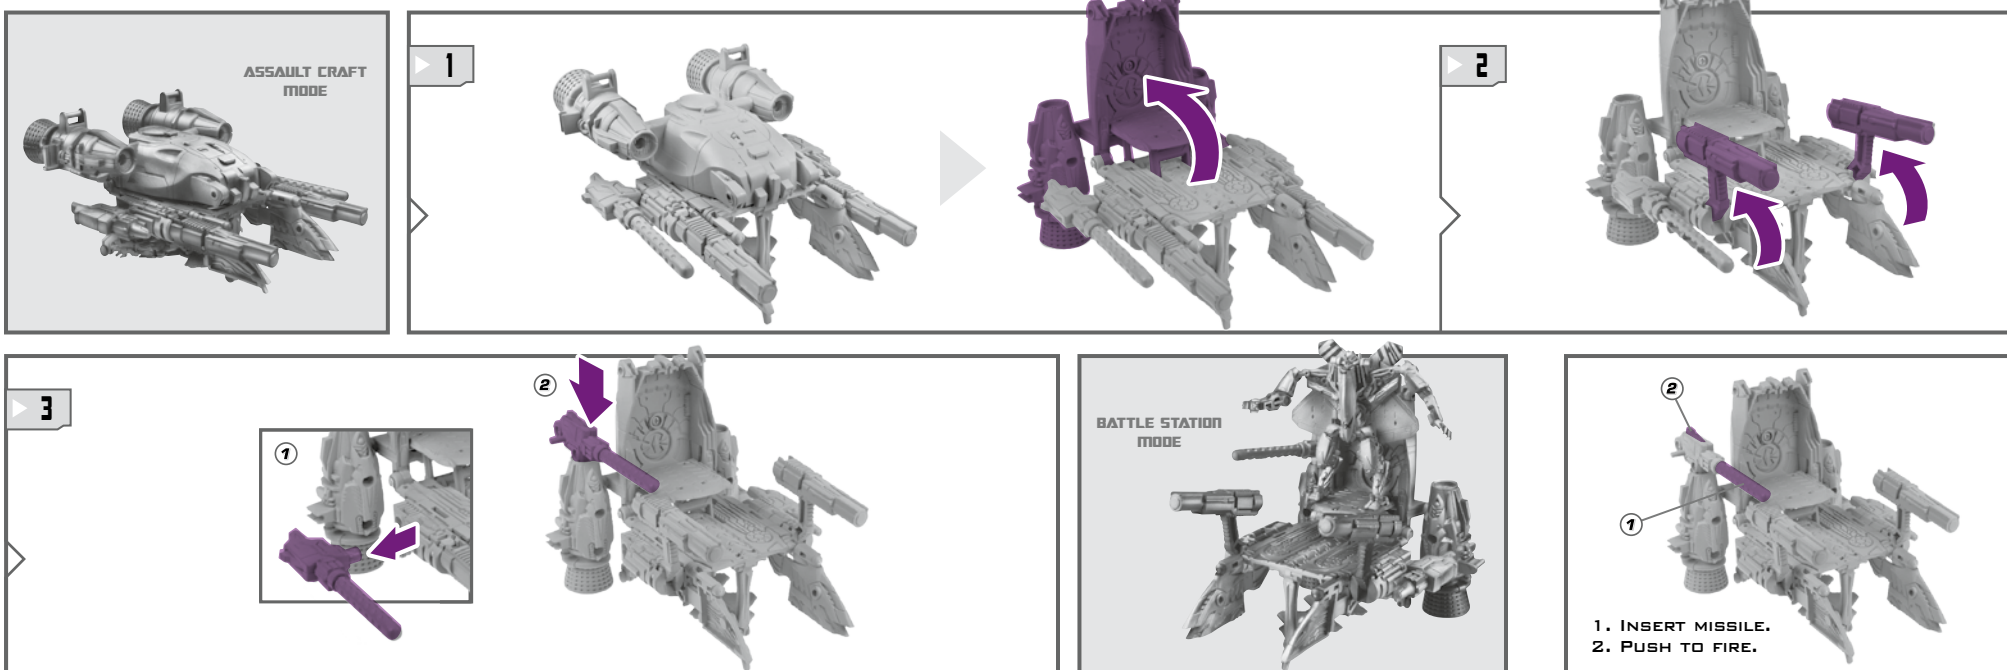

TRANSFORMERS

DARK OF THE MOON™

DECEPTICON®

EASY

STARSCREAM®

LEVEL: 1 2 3

NOTE: Some parts are made to detach if excessive force is applied, and are designed to be reattached if separation occurs. Adult supervision may be necessary for younger children.

WARNING:

CHOKING HAZARD-Small parts.
Not for children under 3 years.

AGES 5+

28773/28706 ASST.

CHANGING TO VEHICLE

Reverse order of instructions to convert back to robot.

CHANGING TO BATTLE STATION

1. INSERT MISSILE.
2. PUSH TO FIRE.