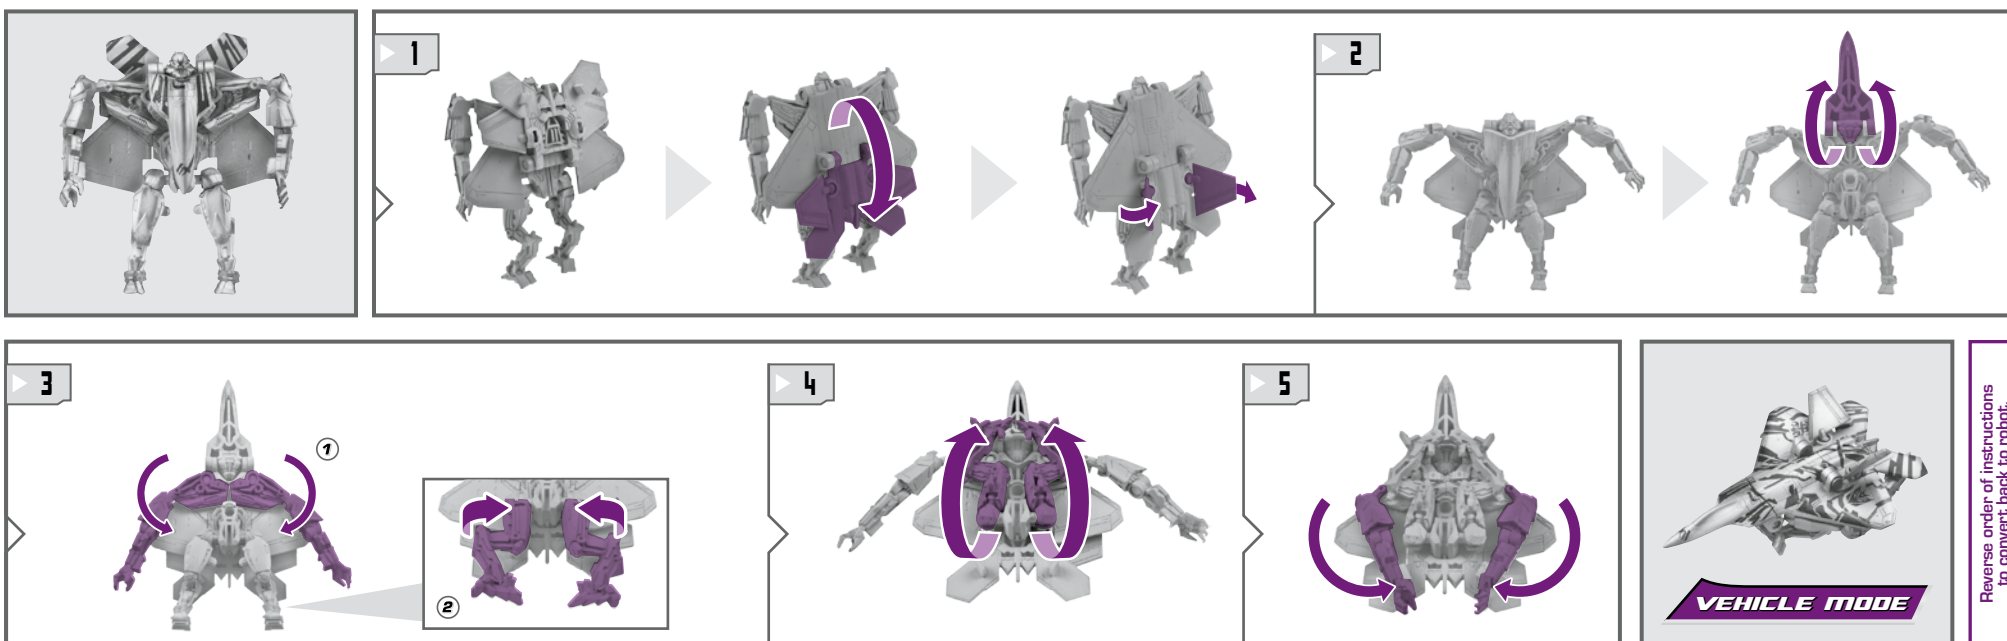

TRANSFORMERS

DARK OF THE MOON™

DECEPTICON®

EASY

STARSCREAM®

LEVEL: 1 2 3

NOTE: Some parts are made to detach if excessive force is applied, and are designed to be reattached if separation occurs. Adult supervision may be necessary for younger children.

WARNING:

CHOKING HAZARD-Small parts.
Not for children under 3 years.

AGES 5+

28773/28706 ASST.

CHANGING TO VEHICLE

Reverse order of instructions to convert back to robot.

CHANGING TO BATTLE STATION

1. INSERT MISSILE.
2. PUSH TO FIRE.