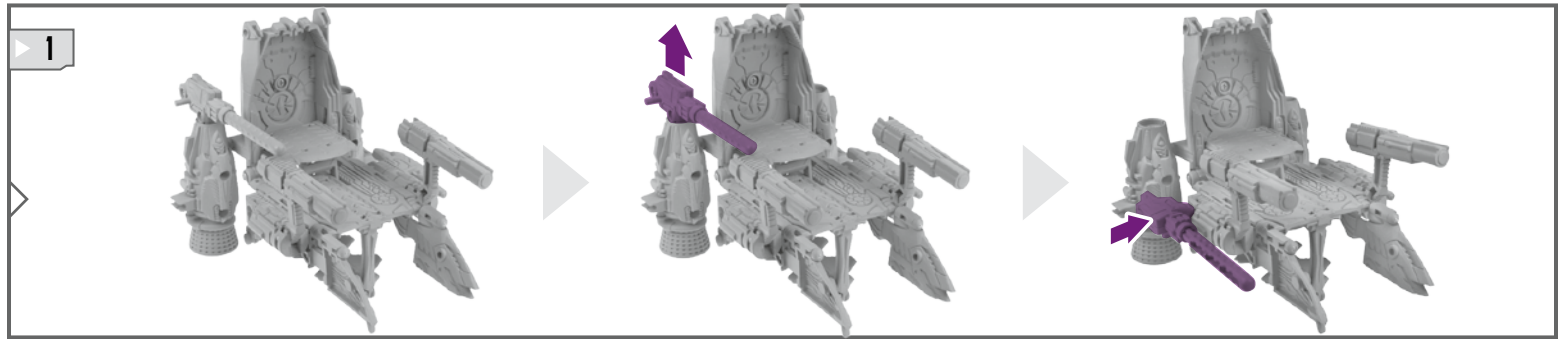

CHANGING TO SPACE CRUISER

Reverse order of instructions to convert back to assault craft.