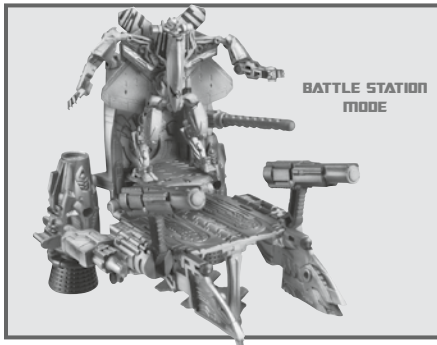

CHANGING TO SPACE CRUISER

Reverse order of instructions to convert back to assault craft.