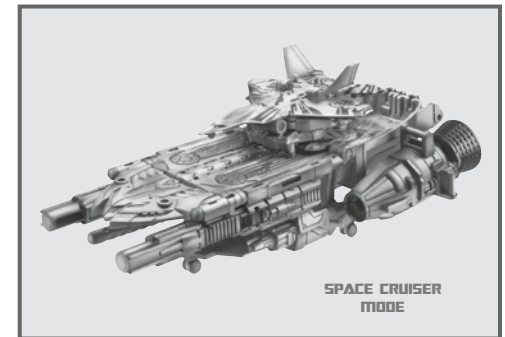

CHANGING TO SPACE CRUISER

Reverse order of instructions to convert back to assault craft.