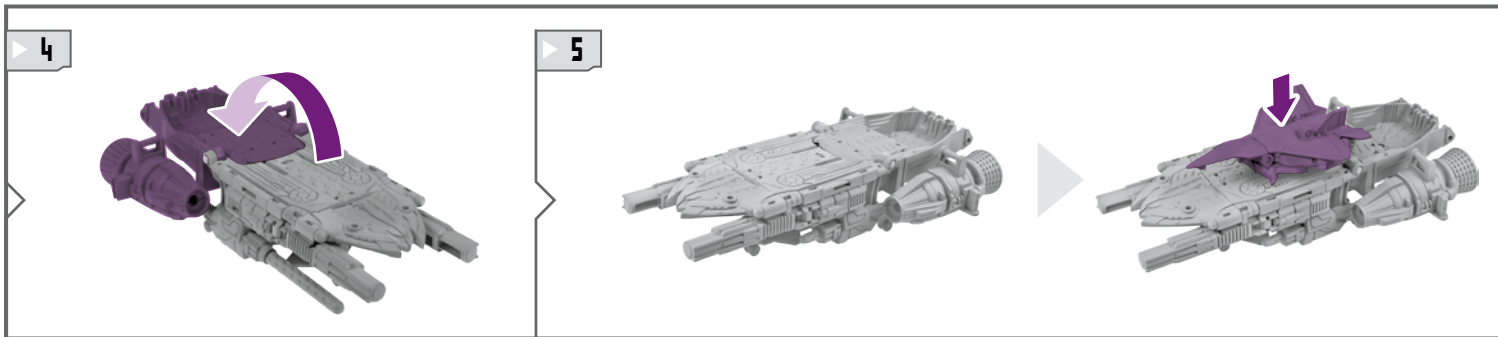

CHANGING TO SPACE CRUISER

Reverse order of instructions to convert back to assault craft.