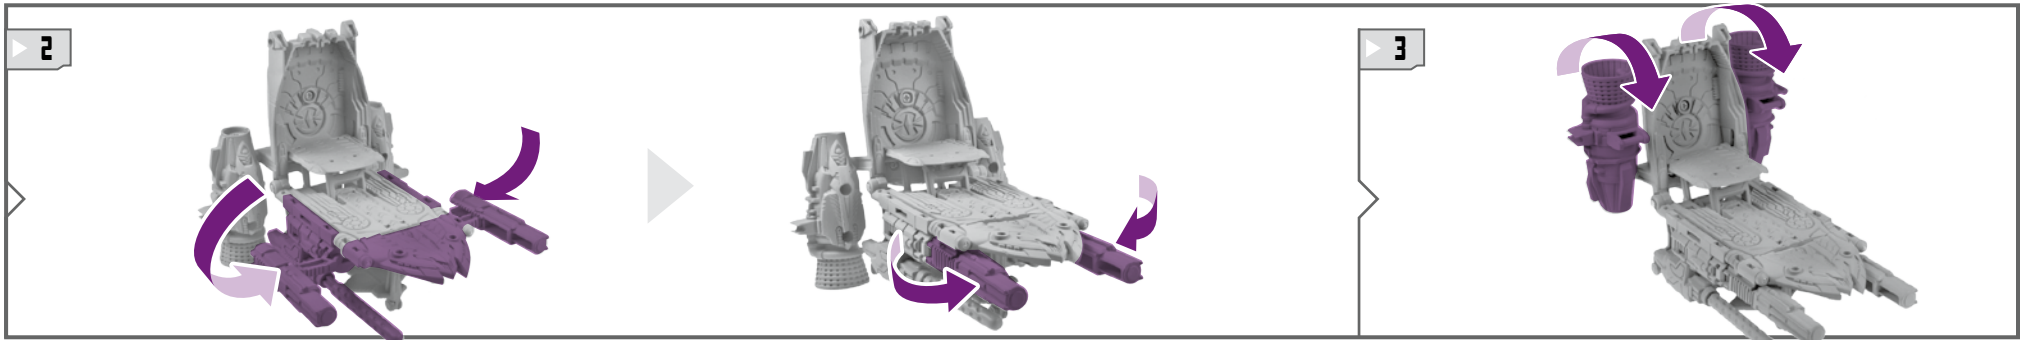

CHANGING TO SPACE CRUISER

Reverse order of instructions to convert back to assault craft.